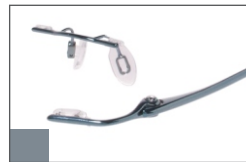

CHARMANT

PURCHASE OUR 8600 SERIES ASSEMBLED OR UNASSEMBLED.

Please add your pattern, shape number and eye size in the notes section of checkout.

AVAILABLE COLORS

Beta-Titanium | Adjustable Nose Pad

8600BK - Black

8600BL - Blue

8600BR - Brown

8600CO - Copper

8600GN - Green

8600GR - Gray

8600PU - Purple

8600SI - Silver

8600TL - Teal

8600WI - Wine

8600GP - GEP

8600LB - Light Brown

8600LG - Light Gray

AVAILABLE PATTERN SHAPES AND SIZES

001

available in:
48, 50, 52

002